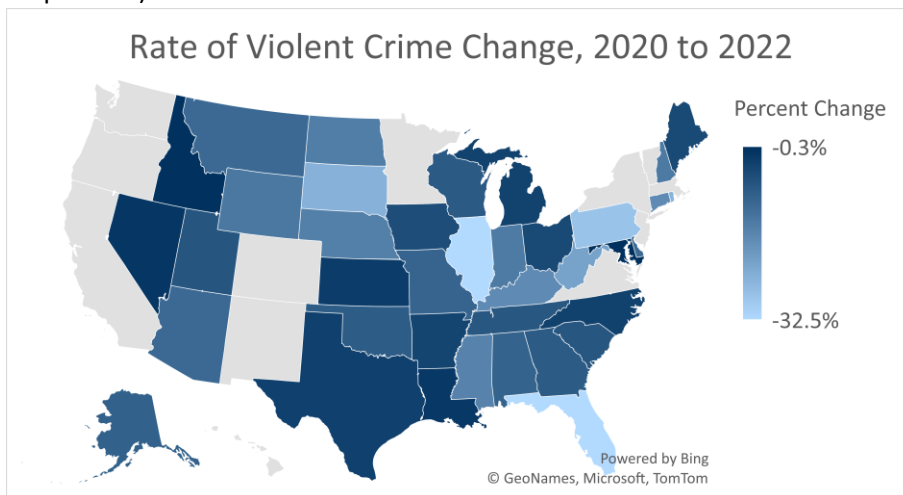

Violent Crime in Louisiana

Frequently Asked Questions (FAQ)

Is violent crime increasing in Louisiana?

- **No.** Between 2021 and 2022 violent crime **decreased 5%** across the state.
 - This trend has continued into 2023 with murder rates continuing to drop dramatically. New Orleans saw a murder rate **drop of 27%** and Baton Rouge saw a **decline of 20%** respectively.
- Louisiana, like nearly every state in the country, experienced an increase in violent crime during the pandemic. Between 2017 and 2019 violent crime in Louisiana remained steady (changing less than 1%). It then began to increase in 2020, **jumping 15%**, and then **another 4%** in 2021.

How does Louisiana’s violent crime rate compare to national trends?

- Louisiana has historically had a higher violent crime rate than the national average. As the graph below shows, Louisiana’s **crime increases have followed national trends** with an increase in violent crime beginning in 2020, continuing in 2021, and then decreasing in 2022.

Are pandemic-related violent crime increases due to changes from the 2017 Smart on Crime policies?

- **No.** Crime increased across the country between 2020 and 2021 following a national pandemic. This **increase occurred in nearly every state** regardless of whether the state made criminal justice changes or not.
- Louisiana was **one of 38 states** to have decreased their violent crime rates since the pandemic peak (see map below).