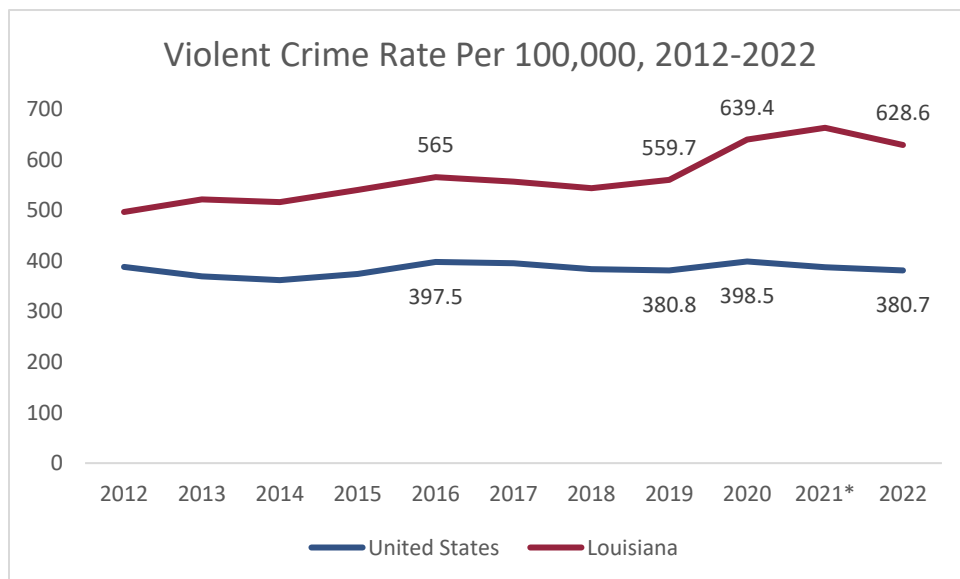

Violent Crime in Louisiana

Frequently Asked Questions (FAQ)

Is violent crime increasing in Louisiana?

- **No.** Between 2021 and 2022 violent crime **decreased 5%** across the state.
 - This trend has continued into 2023 with murder rates continuing to drop dramatically. New Orleans saw a murder rate **drop of 27%** and Baton Rouge saw a **decline of 20%** respectively.
- Louisiana, like nearly every state in the country, experienced an increase in violent crime during the pandemic. Between 2017 and 2019 violent crime in Louisiana remained steady (changing less than 1%). It then began to increase in 2020, **jumping 15%**, and then **another 4%** in 2021.

How does Louisiana’s violent crime rate compare to national trends?

- Louisiana has historically had a higher violent crime rate than the national average. As the graph below shows, Louisiana’s **crime increases have followed national trends** with an increase in violent crime beginning in 2020, continuing in 2021, and then decreasing in 2022.

Are pandemic-related violent crime increases due to changes from the 2017 Smart on Crime policies?

- **No.** Crime increased across the country between 2020 and 2021 following a national pandemic. This **increase occurred in nearly every state** regardless of whether the state made criminal justice changes or not.
- Louisiana was **one of 38 states** to have decreased their violent crime rates since the pandemic peak (see map below).